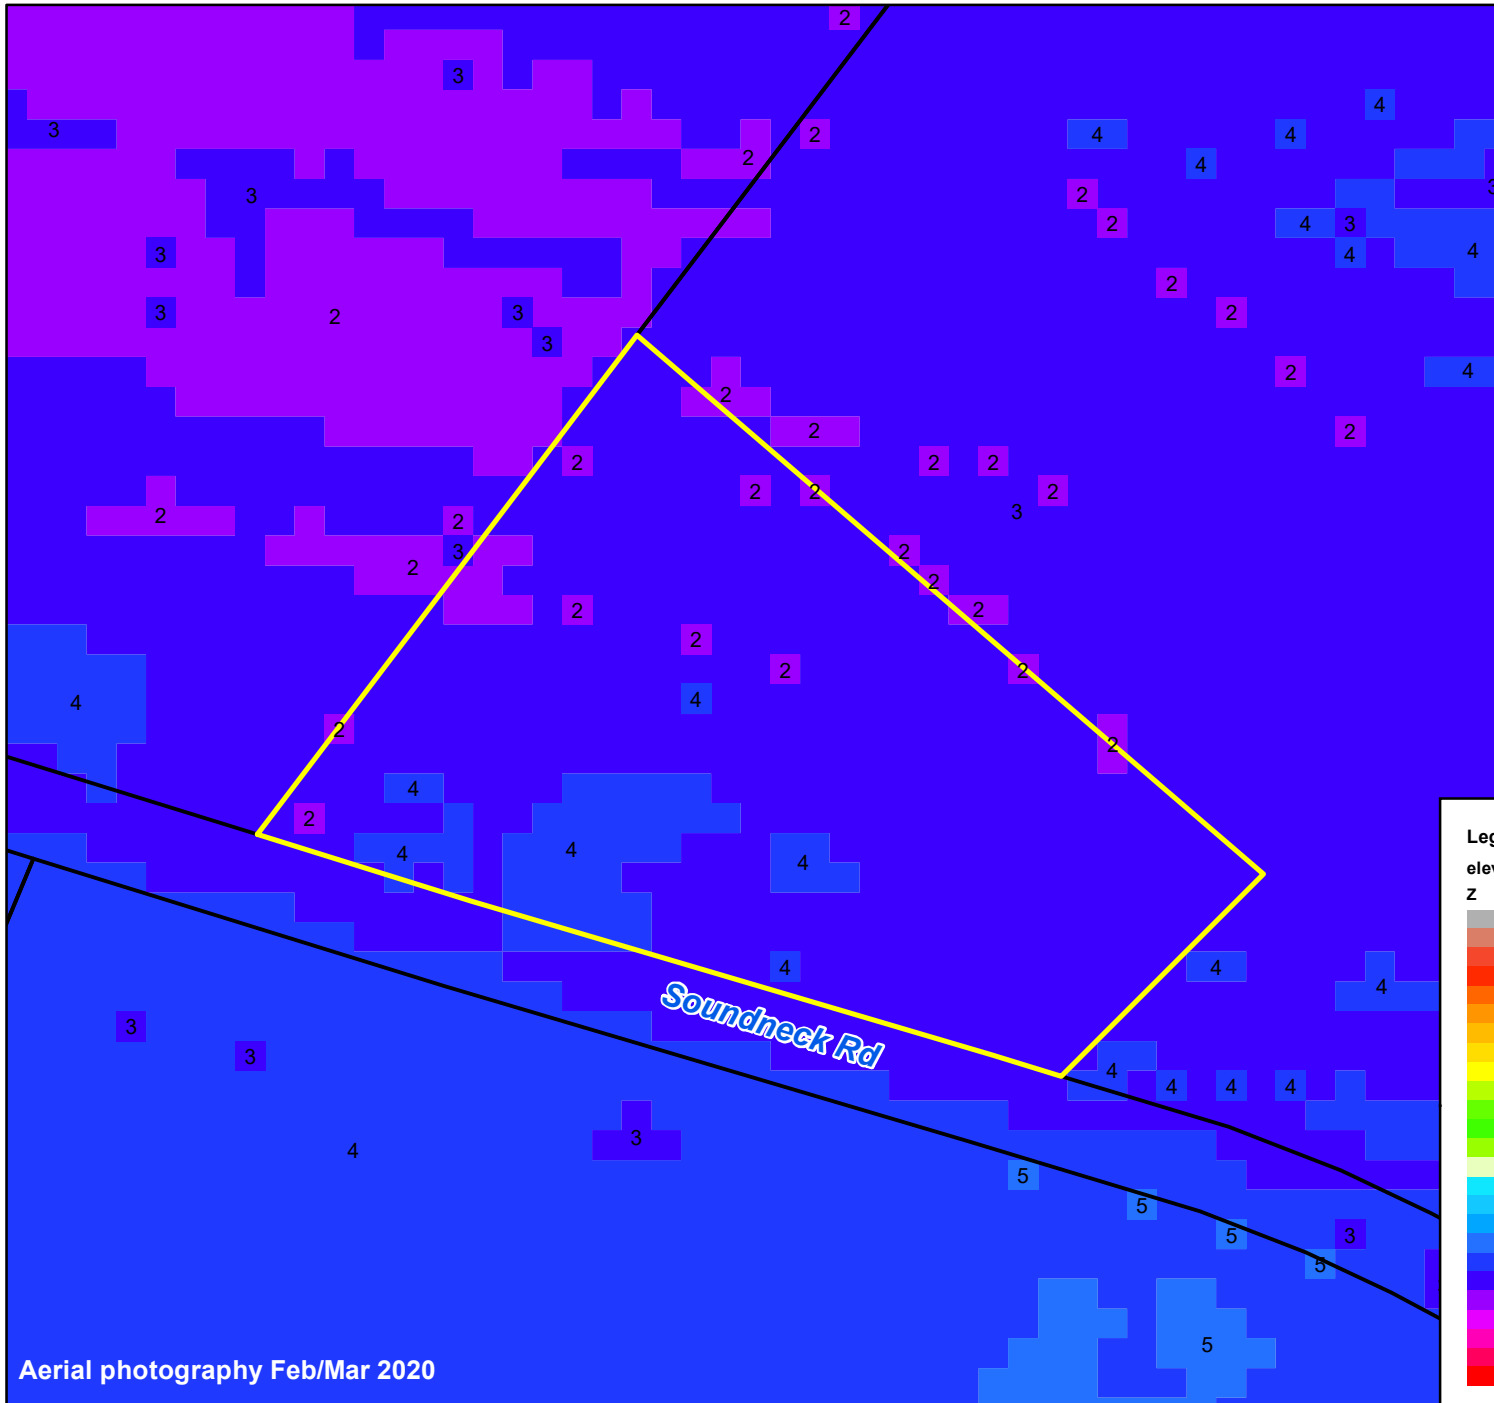

Pasquotank County, NC

Parcel ID: 8859 229064

Map: P99-11

LOT: 0

01487 SOUNDNECK RD
ODELL, DANIEL S

1487 SOUNDNECK RD
ELIZABETH CITY NC 27909

Deed Book: 1449
Deed Page: 327
Date: 20220419

Land Value: 36000
Ag Value: 0
Bldg Value: 109100
Total Value: 145100

Taxed Acres: 4

PASQUOTANK
COUNTY NC

Date: 3/6/2023

NOT A SURVEY

This map was created from historic maps, recorded deeds and surveys. It CAN NOT be used to convey land, settle land disputes or build fences.

Property Ownership/
Lines as of January 1, 2023